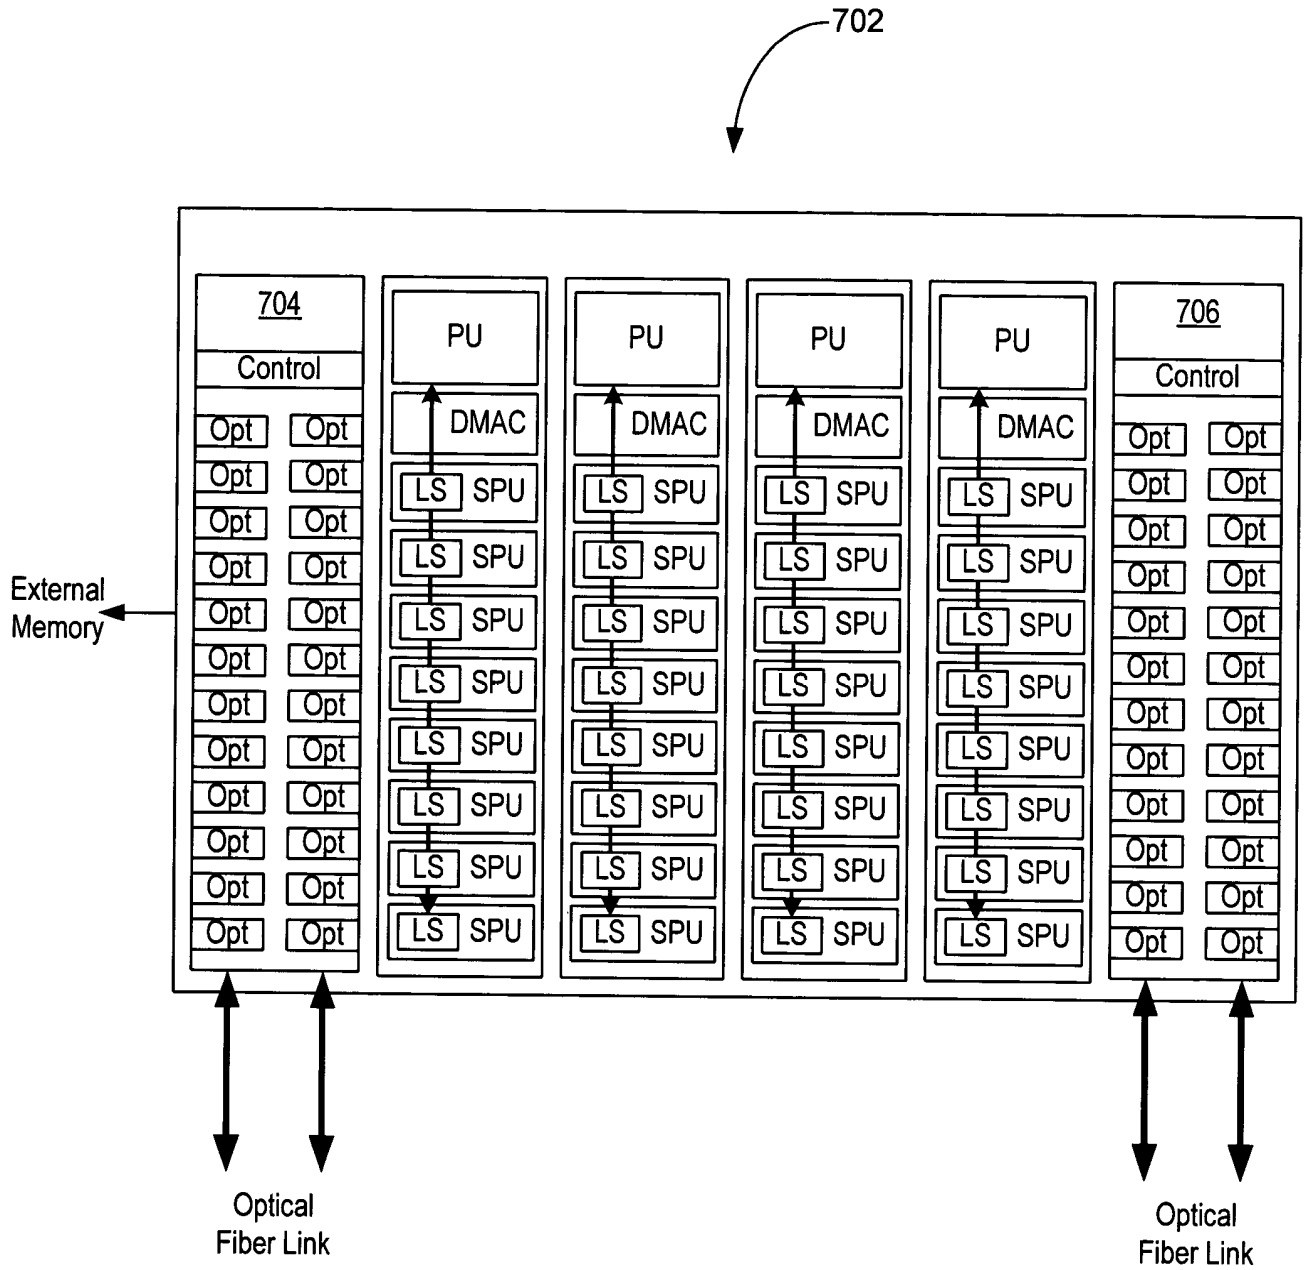

Figure 1

Figure 2

Figure 3

Figure 4

Figure 5

Figure 6

Figure 7

Figure 8

Figure 29

Figure 30

Figure 31

Figure 32

Figure 33

Figure 34

Memory Access Control Table

The diagram shows a table with 64 rows, indexed from 0 to 63. Each row contains four columns: 'Base', 'Size', 'Access Key', and 'Access Key Mask'. Callout 3504 points to the 'ID' column header. Callout 3506 points to the 'Base' column header. Callout 3508 points to the 'Size' column header. Callout 3510 points to the 'Access Key' column header. Callout 3512 points to the 'Access Key Mask' column header. Callout 3502 is an arrow pointing to the table structure.